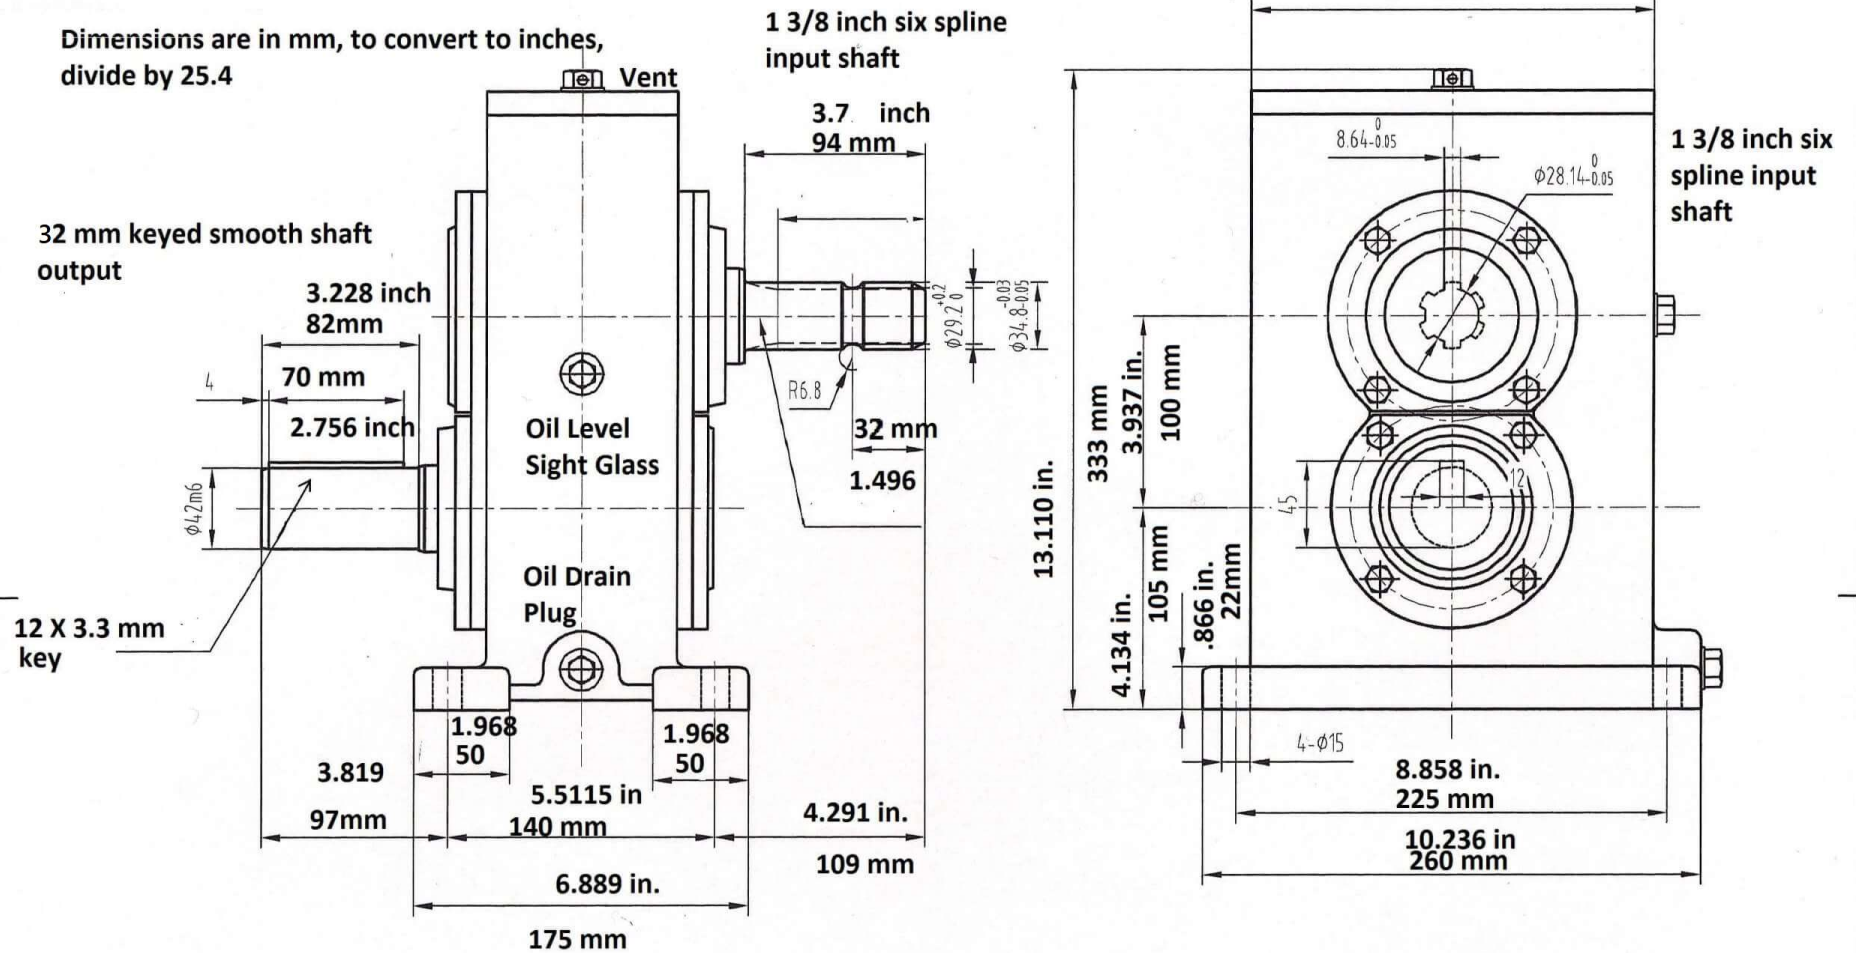

4.5 PTO GEARBOX

Dimensions are in mm, to convert to inches, divide by 25.4

**Call us today! (678) 603-5852**
